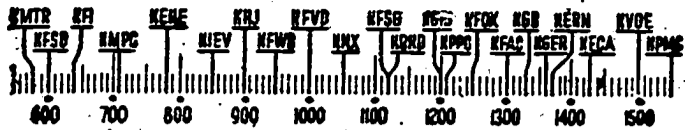

YOUR Radio TODAY

[The information contained in the following schedule of radio programs is furnished by the stations broadcasting the programs, and The Times should not be considered responsible for errors in announcements due to failure of stations to advise of daily changes.—Ed.]

Before 8 a.m.

KMTR—Calif. Theater. 5.
KFI—Off Record. 7: News. 7:15 Music Newy. 7:30: Radio Review. Bernie Smith. 7:45.
KMPC—"Get Going." 6:45: Volney James. 7. 1 hr.
KEHE—Musical Clock. 6.
KHJ—Rise & Shine. 6: News. 7:45.
KFWB—Stu. Wilson. 6.
KFVD—Spanish. 6: Jubilee. 7:15.
KNX—Sunrise Salute. 6:15: News. 7:30: Music. 7:45.
KRKD—Doug Douglas. 6: Doug Douglas. 6:45: News. 7:45.
KFOX—El Despertador. 5: News. 7:30: Music. 7:45.
KFAC—Religion. 6: Hymns. 6:45: Pastor Reynolds. 7: News. 7:45.
KGER—Farm. 6:05: Maurice Johnson. 6:30: Aubrey Lee. 6:45.
KECA—Ranch Boys. 7: Amanda Snow. 7:15: Swing. 7:30: Child Grows Up. 7:45.

8 to 9 a.m.

KMTR—Requests. 8:30.
KFI—Glen Hurlburt. 8: News. 8:15: Remember. 8:30.
KMPC—Unity Word. 8: Parade. 8:15: Vocal. 8:30: Patriotic Airs. 8:45.
KEHE—News. 8: Early Edition. 8:15: Music. 8:30: Saddle Scouts. 8:45.
KHJ—Baritone. 8: Army Band. 8:30: Mirandy. 8:45.
KFWB—Tex Waterbury. 8: Melodies. 8:30.
KFVD—Jubilee (cont.)
KNX—Cincinnati Music. 8: Nancy Dixon. 8:30.
KRKD—Music. 8. 1 hr.
KFOX—Cowboys. 8: Mirandy. 8:30: Ads. 8:45.
KFAC—Church. 8: Mirandy. 8:30: Golden Rule. 8:45.
KGER—Potpourri. 8: Mizpah. 8:15: Music. 8:45.
KECA—Church. 8: Music. 8:15: Our Ban. 8:30.
KVOE—Melodies. 8: Army Band. 8:30.

9 to 10 a.m.

KMTR—Political. 9: Music. 9:15.
KFI—Berlin Prog. 9: Youth Call. 9:30: Count. Medical. 9:45.
KMPC—News. 9: Home Talk. 9:15: John Brown. 9:30.
KEHE—Swing. 9: Tango. 9:30.
KHJ—Gill Orch. 9: Bd. Education. 9:30: W. Flandorf. 9:45.
KFWB—Music. 9: Margaret Clark. 9:30: Music. 9:45.
KFVD—Waltz. 9: News. 9:15: Music. 9:30.
KNX—Music. 9: Chorus. 9:15: College Music Guild. 9:30.
KRKD—Music. 9: Weather. 9:30: Music. 9:35.
KFOX—Rhythms. 9: A Time When. 9:15: Musical. 9:30: News. 9:45.
KFAC—Meditation. 9: Music. 9:15: 3/4 Time. 9:30: Women in News. 9:45.
KGER—Old Paths. 9:15: Music. 9:45.
KECA—American Education. 9: Farm Home. 9:30.
KVOE—Orch. 9: Monitor News. 9:30.

10 to 11 a.m.